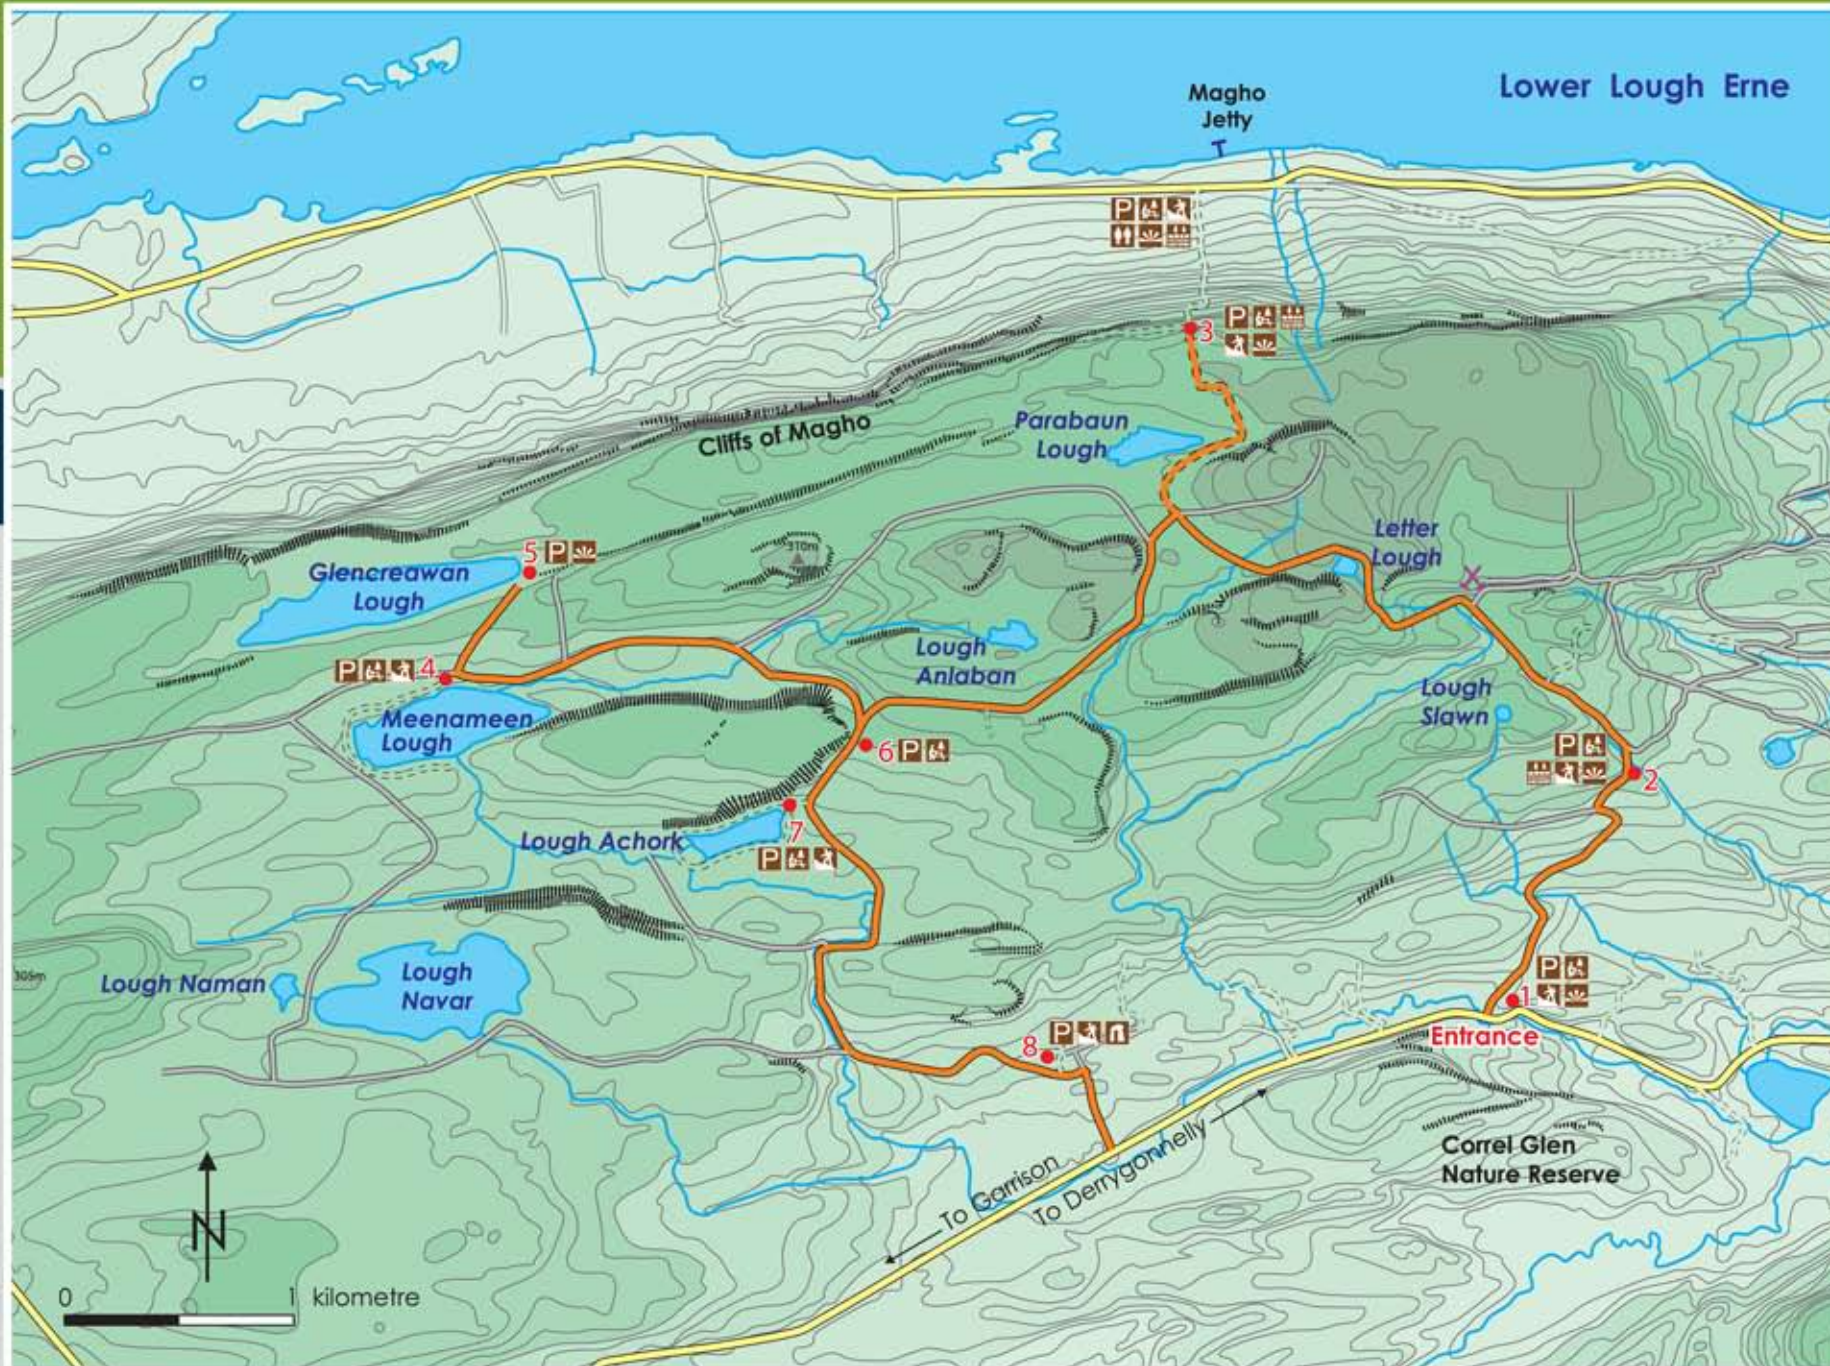

Lough Navar Forest

MAP LEGEND

- Forest Tracks
- Footpaths
- Lough Navar scenic drive
- Public Roads
- Disused quarry
- Lakes
- Rivers
- Contours
- Scarps
- 1 Carrick Lough Viewpoint
- 2 Aghameelan Viewpoint
- 3 Magho Viewpoint
- 4 Meenameen Lough
- 5 Glencreawan Lough
- 6 Old Man's Head
- 7 Lough Achork
- 8 The Sweat House
- P Parking
- Picnic area
- Walking route
- Viewpoint
- Archaeological feature
- Geological Site
- Public Toilets