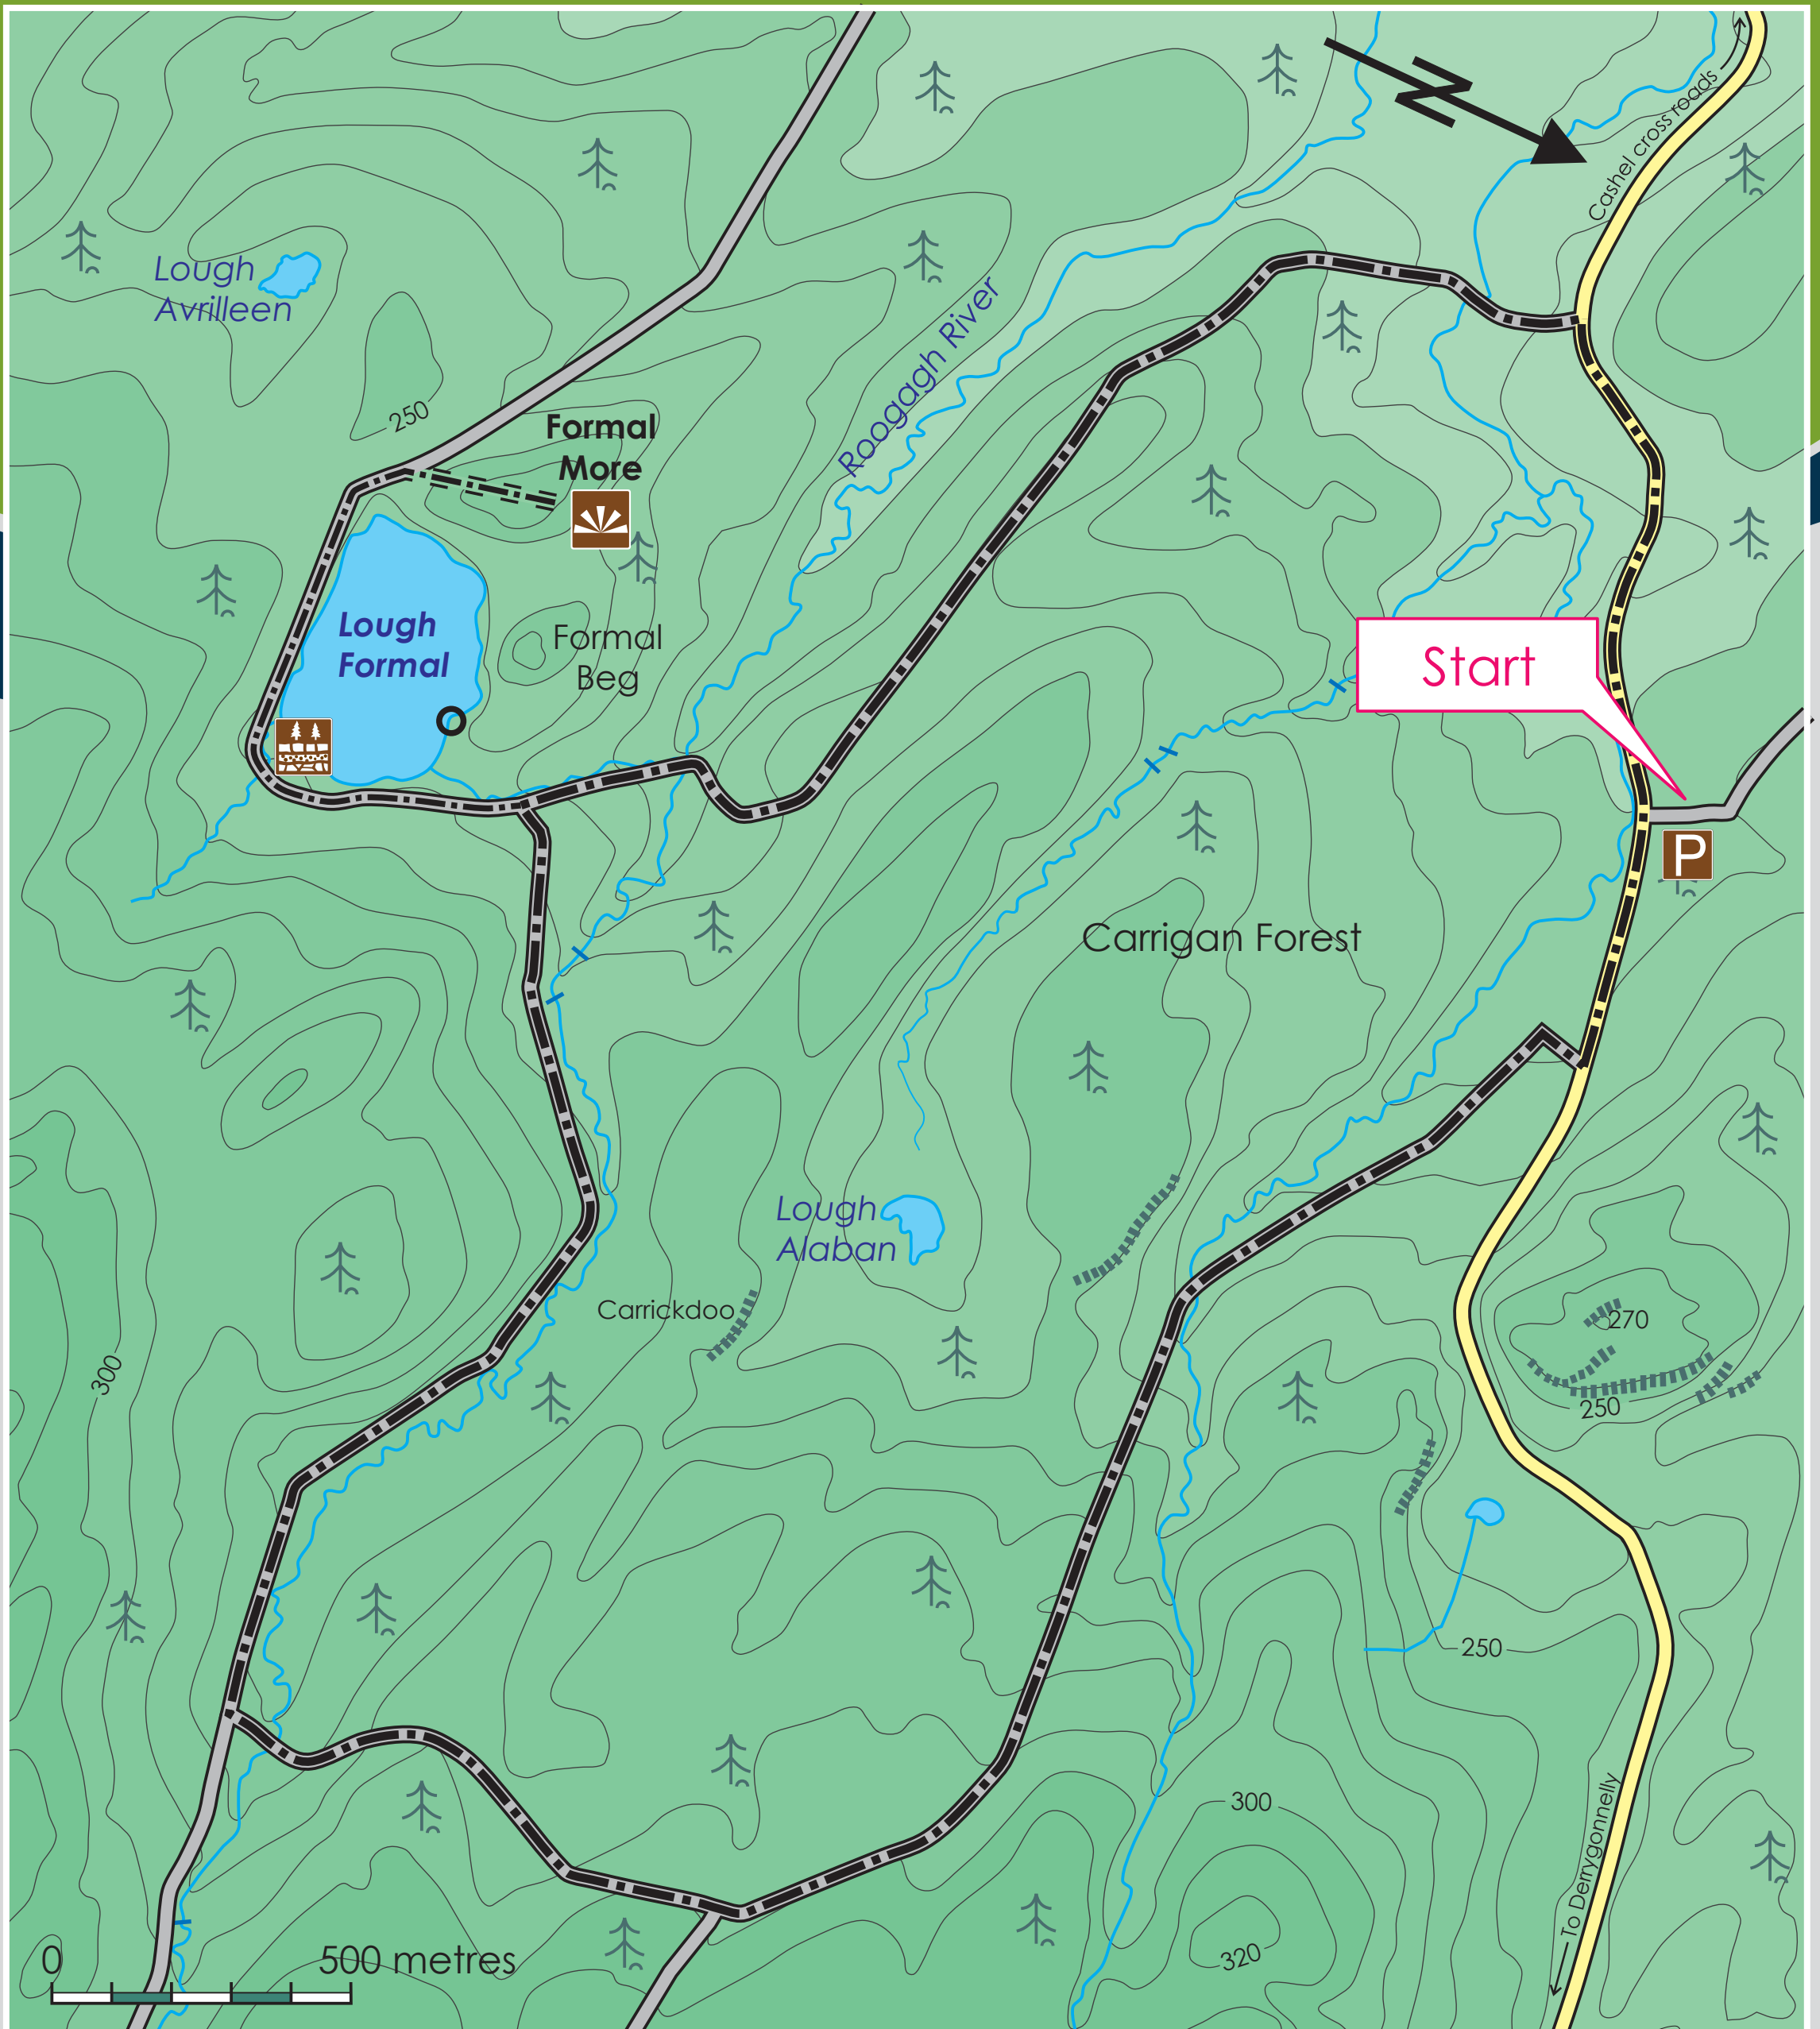

Lough Formal Walk

Walk Route

Public Road

Forest Track

Footpath

Contours

Cliff/Steep ground

Forest Area

Cave

Lakes

Rivers

Waterfall

Viewpoint

Geological Site

Parking