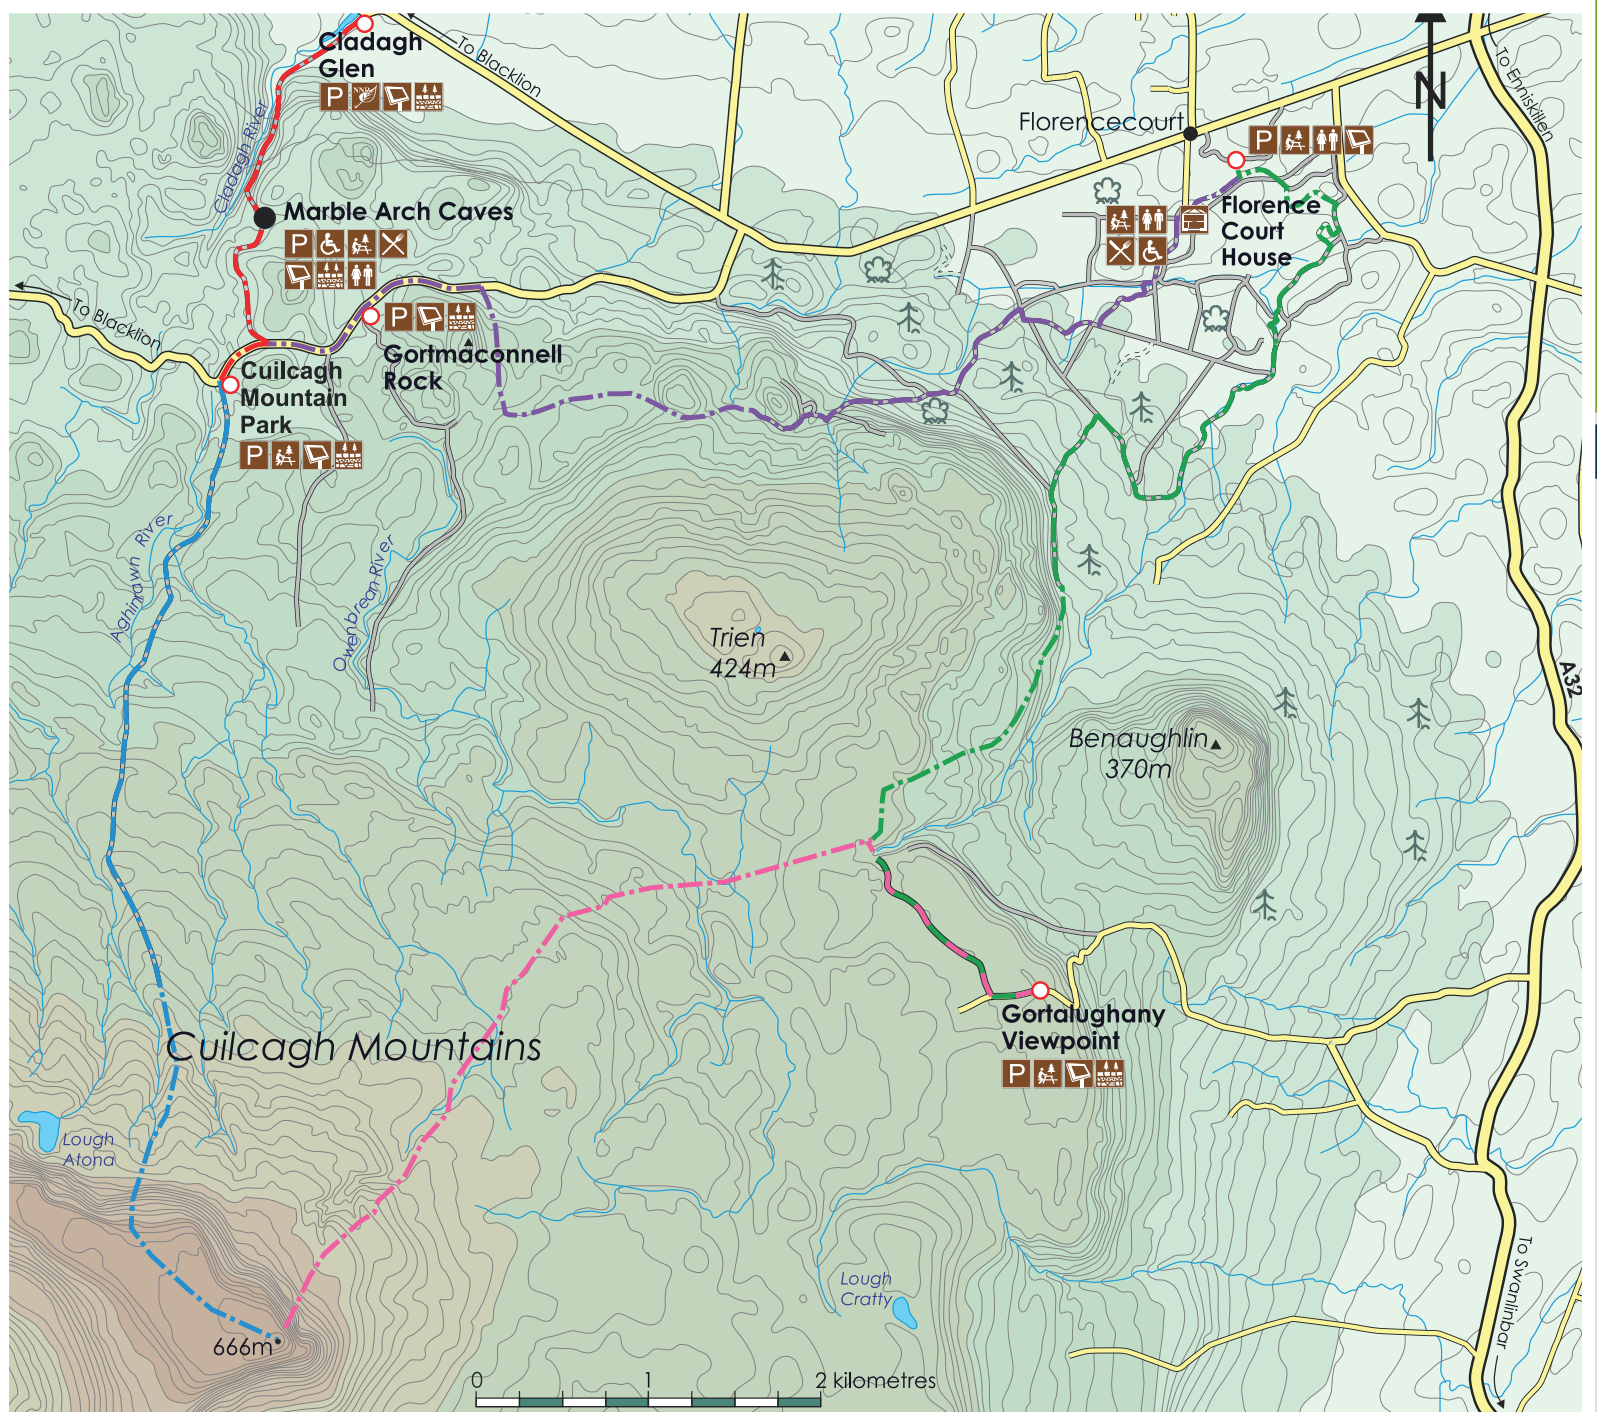

Marble Arch Caves
Global Geopark

Cuilcagh Way

MAP LEGEND

Cuilcagh Way

- Cladagh Glen Walk
- Cuilcagh Legnabrocky Trail
- Legacurragh Valley Trail
- Florence Court Forest Trail
- Cuilcagh Hikers Trail
- Walk start/finish points

- Parking
- Access for the disabled
- Picnic area
- Restaurant
- Public Toilets
- Florence Court House and Gardens
- Information panel
- Geological site

- National Nature Reserve
- Roads
- Vehicle Track
- Footpaths
- Forest Area
- Contours
- Rivers